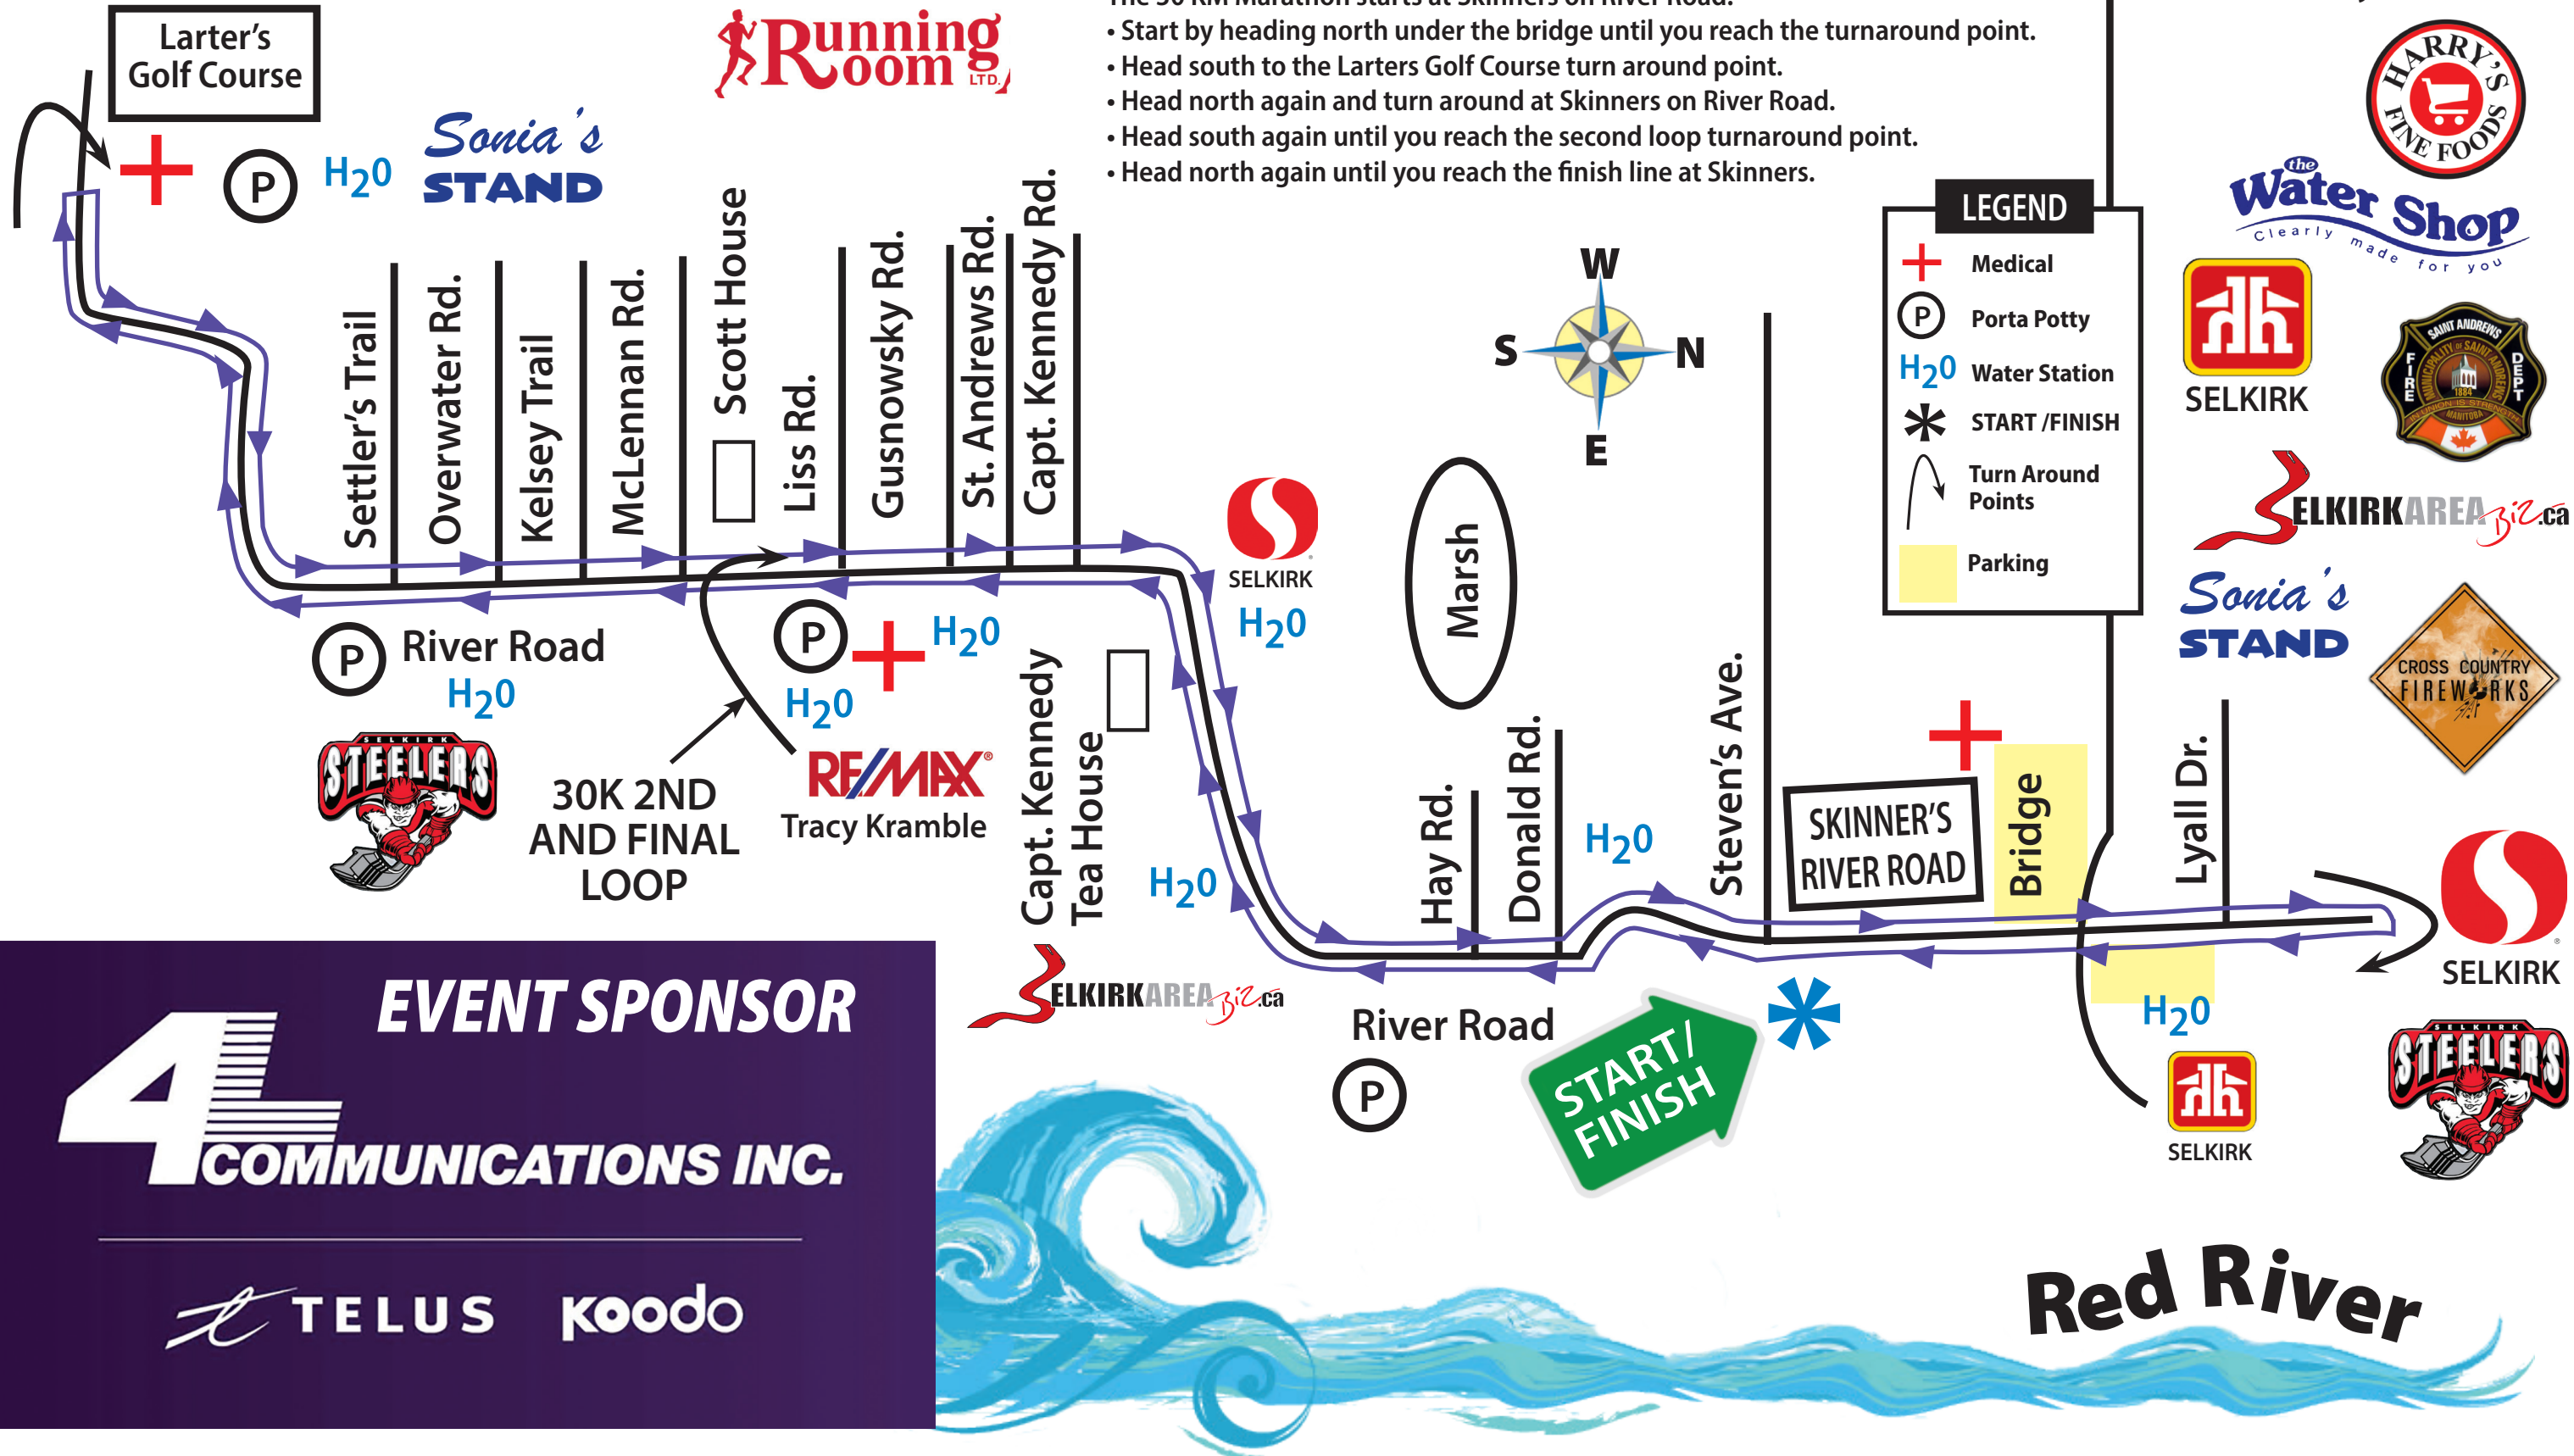

Lockport River's Edge Run

"Manitoba's Beautiful Run!"

30k RUN/WALK

HWY #9

Tracy Kramble

The 30 KM Marathon starts at Skinners on River Road.

- Start by heading north under the bridge until you reach the turnaround point.
- Head south to the Larters Golf Course turn around point.
- Head north again and turn around at Skinners on River Road.
- Head south again until you reach the second loop turnaround point.
- Head north again until you reach the finish line at Skinners.

EVENT SPONSOR

4 COMMUNICATIONS INC.

TELUS koodo

30K 2ND AND FINAL LOOP

START/FINISH

Red River