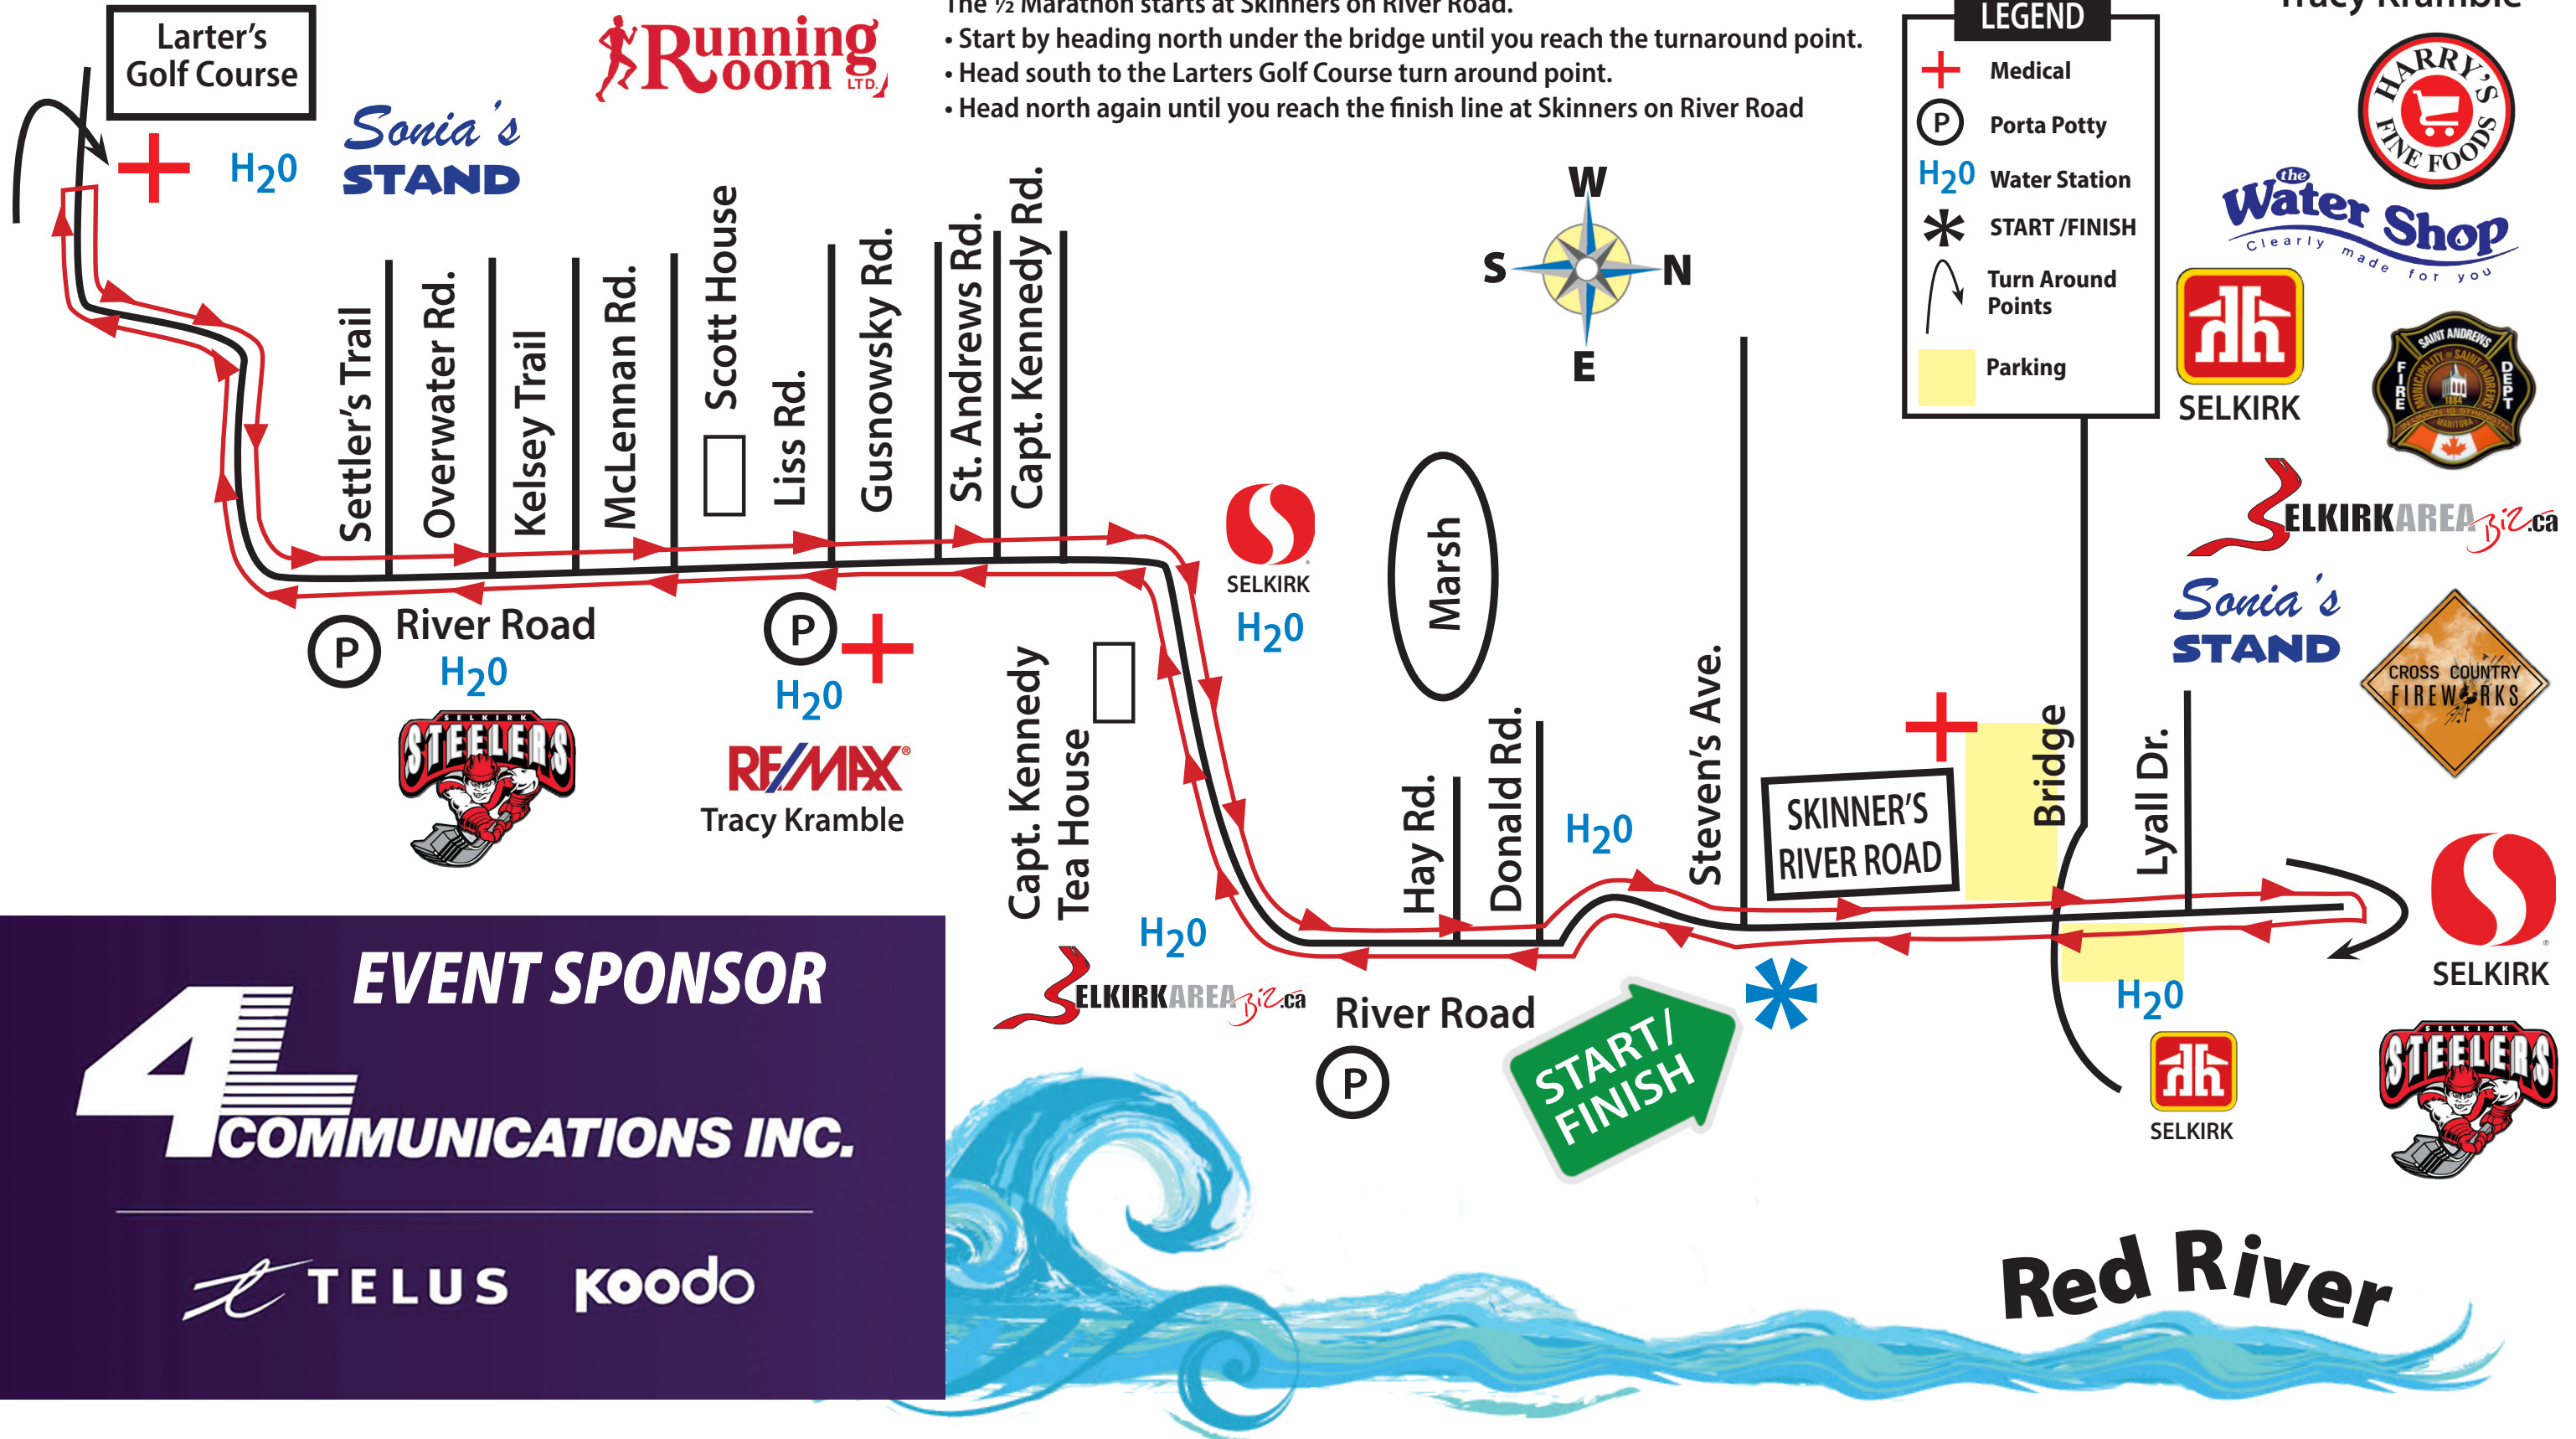

Lockport River's Edge Run

"Manitoba's Beautiful Run!"

HALF MARATHON RUN/WALK

Tracy Kramble

HWY #9

The 1/2 Marathon starts at Skinners on River Road.

- Start by heading north under the bridge until you reach the turnaround point.
- Head south to the Larter's Golf Course turn around point.
- Head north again until you reach the finish line at Skinners on River Road

LEGEND

- + Medical
- (P) Porta Potty
- H₂O Water Station
- * START / FINISH
- ↪ Turn Around Points
- Parking

EVENT SPONSOR

4 COMMUNICATIONS INC.

TELUS koodo